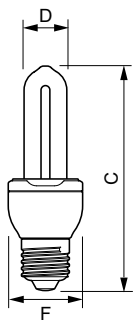

Economy stick

Economy Stick 8W WW E27 220-240 1PF/6

Entry non-covered energy saving lamp, Long life with low energy consumption. Product consists of Philips quality at everyday low price

Product data

General Information	
Cap-Base	E27 [E27]
Nominal Lifetime (Nom)	6000 h
Switching Cycle	6000X
Light Technical	
Color Code	827 [CCT of 2700K]
Luminous Flux (Nom)	460 lm
Luminous Flux (Rated) (Nom)	460 lm
Color Designation	Warm White (WW)
Lumen Maintenance 2000 h (Nom)	88 %
Chromaticity Coordinate X (Nom)	463
Chromaticity Coordinate Y (Nom)	420
Correlated Color Temperature (Nom)	2700 K
Luminous Efficacy (Rated) (Nom)	58 lm/W
Color Rendering Index (Nom)	82
LLMF At End Of Nominal Lifetime (Nom)	70 %
Operating and Electrical	
Input Frequency	50 or 60 Hz
Power (Rated) (Nom)	8.0 W
Lamp Current (Nom)	60 mA
Wattage Equivalent	42 W
Starting Time (Nom)	0.3 s
Warm Up Time to 60% Light (Min)	5 s

Warm Up Time to 60% Light (Max)	40 s
Power Factor (Nom)	0.6
Voltage (Nom)	220-240 V

Controls and Dimming	
Dimmable	No

Approval and Application	
Energy Efficiency Label (EEL)	A
Mercury (Hg) Content (Max)	2.0 mg
Mercury (Hg) Content (Nom)	1.5 mg
Energy Consumption kWh/1000 h	8 kWh

Product Data	
Full product code	871829165847400
Order product name	Economy Stick 8W WW E27 220-240 1PF/6
EAN/UPC - Product	8718291658474
Order code	929689116302
Numerator - Quantity Per Pack	1
Numerator - Packs per outer box	6
Material Nr. (12NC)	929689116302
Net Weight (Piece)	0.050 kg

Dimensional drawing

Product	D (max)	C (max)	F (max)
Economy Stick 8W WW E27 220-240 1PF/6	21.7 mm	125 mm	40.4 mm

ESSENG Erp 8W WW E27 220-240V 50/60Hz